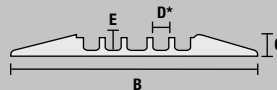

Lid/Base Color Options

Yellow/Black = Y/B

LOAD CAPACITY

Max load tested at 70°F (21°C)

16,300 lb./Tire (7,393 kg)
32,600 lb./Axle (14,787 kg)

*NOTE: Center channel width is 1.65 in. (4.19 cm)

MODEL	A: LENGTH	B: WIDTH	C: HEIGHT	D: CHANNEL WIDTH	E: MAXIMUM OD	WEIGHT
YJ5-125	36 in. (91.4 cm)	19.75 in. (50.2 cm)	1.875 in. (4.76 cm)	1.375 in. (3.49 cm)	1 in. (2.54 cm)	28.2 lb. (12.8 kg)

ACCESSORIES for Yellow Jacket 5-Channel Heavy Duty Cable Protectors

45° LEFT TURN
MODEL: YJ5TL-125

Turns Color:
Y/B = Yellow Lid with Black Ramps

45° RIGHT TURN
MODEL: YJ5TR-125

Join left and right turns to create a jog

END CAPS (Pair Only)
MODEL: YJ5EB-125

*NOTE: Center channel width is 1.65 in. (4.19 cm)

End Caps Color: Y = Yellow

90° 4-WAY CROSS
MODEL: YJ5X-125
(Split or join cable runs)

	MODEL	A: LENGTH	B: WIDTH	C: HEIGHT	D: CHANNEL WIDTH*	E: MAXIMUM OD	WEIGHT
45° LEFT TURN	YJ5TL-125	24 in. (61 cm)	19.75 in. (50.2 cm)	1.875 in. (4.76 cm)	1.25 in. (3.18 cm)	1.325 in. (3.37 cm)	14.2 lb. (6.4 kg)
45° RIGHT TURN	YJ5TR-125	24 in. (61 cm)	19.75 in. (50.2 cm)	1.875 in. (4.76 cm)	1.25 in. (3.18 cm)	1.325 in. (3.37 cm)	14.2 lb. (6.4 kg)
END CAPS (PAIR)	YJ5EB-125	Female: 7.375 in. (18.7 cm)	19.75 in. (50.2 cm)	1.875 in. (4.76 cm)	1.25 in. (3.18 cm)	1.125 in. (2.86 cm)	4.05 lb. (1.8 kg)
		Male: 4.25 in. (10.8 cm)	19.75 in. (50.2 cm)	1.875 in. (4.76 cm)	1.25 in. (3.18 cm)	1.125 in. (2.86 cm)	3.45 lb. (1.6 kg)
90° 4-WAY CROSS	YJ5X-125	A = 28.5 in. (72.4 cm) A2 = 24.5 in. (62.2 cm)	19.75 in. (50.2 cm)	1.875 in. (4.76 cm)	1.339 in. (3.4 cm)	1.325 in. (3.37 cm)	23.1 lb. (10.5 kg)