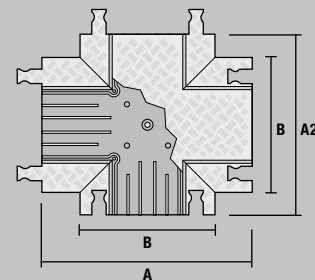

"Dog Bone" Connector

Protects cables and hoses up to 1.0" outside diameter

MODEL: YJ5-125

YELLOW JACKET® 5-CHANNEL CABLE PROTECTOR with hinged lid provides a safer crossing in high volume traffic areas while protecting valuable electrical cables and hose lines from damage. Modular interlocking design is ideal for use in industrial, commercial, and public applications.

Lid/Base Color Options

Yellow/Black = Y/B

LOAD CAPACITY

Max load tested at 70°F (21°C)

16,300 lb./Tire (7,393 kg)
32,600 lb./Axle (14,787 kg)

*NOTE: Center channel width is 1.65 in. (4.19 cm)

MODEL	A: LENGTH	B: WIDTH	C: HEIGHT	D: CHANNEL WIDTH	E: MAXIMUM OD	WEIGHT
YJ5-125	36 in. (91.4 cm)	19.75 in. (50.2 cm)	1.875 in. (4.76 cm)	1.375 in. (3.49 cm)	1 in. (2.54 cm)	28.2 lb. (12.8 kg)

ACCESSORIES for Yellow Jacket 5-Channel Heavy Duty Cable Protectors

45° LEFT TURN
MODEL: YJ5TL-125

Turns Color:
Y/B = Yellow Lid with Black Ramps

45° RIGHT TURN
MODEL: YJ5TR-125

Join left and right turns to create a jog

END CAPS (Pair Only)
MODEL: YJ5EB-125

*NOTE: Center channel width is 1.65 in. (4.19 cm)

End Caps Color: Y = Yellow

90° 4-WAY CROSS
MODEL: YJ5X-125
(Split or join cable runs)

	MODEL	A: LENGTH	B: WIDTH	C: HEIGHT	D: CHANNEL WIDTH*	E: MAXIMUM OD	WEIGHT
45° LEFT TURN	YJ5TL-125	24 in. (61 cm)	19.75 in. (50.2 cm)	1.875 in. (4.76 cm)	1.25 in. (3.18 cm)	1.325 in. (3.37 cm)	14.2 lb. (6.4 kg)
45° RIGHT TURN	YJ5TR-125	24 in. (61 cm)	19.75 in. (50.2 cm)	1.875 in. (4.76 cm)	1.25 in. (3.18 cm)	1.325 in. (3.37 cm)	14.2 lb. (6.4 kg)
END CAPS (PAIR)	YJ5EB-125	Female: 7.375 in. (18.7 cm)	19.75 in. (50.2 cm)	1.875 in. (4.76 cm)	1.25 in. (3.18 cm)	1.125 in. (2.86 cm)	4.05 lb. (1.8 kg)
		Male: 4.25 in. (10.8 cm)	19.75 in. (50.2 cm)	1.875 in. (4.76 cm)	1.25 in. (3.18 cm)	1.125 in. (2.86 cm)	3.45 lb. (1.6 kg)
90° 4-WAY CROSS	YJ5X-125	A = 28.5 in. (72.4 cm) A2 = 24.5 in. (62.2 cm)	19.75 in. (50.2 cm)	1.875 in. (4.76 cm)	1.339 in. (3.4 cm)	1.325 in. (3.37 cm)	23.1 lb. (10.5 kg)