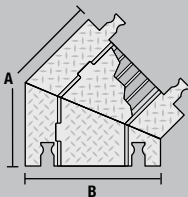

Lid/Base Color Options

Yellow/Black = Y/B

LOAD CAPACITY

Max load tested at 70°F (21°C)

16,300 lb./Tire (7,393 kg)
32,600 lb./Axle (14,787 kg)

*NOTE: Center channel width is 1.65 in. (4.19 cm)

MODEL	A: LENGTH	B: WIDTH	C: HEIGHT	D: CHANNEL WIDTH	E: MAXIMUM OD	WEIGHT
YJ5-125	36 in. (91.4 cm)	19.75 in. (50.2 cm)	1.875 in. (4.76 cm)	1.375 in. (3.49 cm)	1 in. (2.54 cm)	28.2 lb. (12.8 kg)

ACCESSORIES for Yellow Jacket 5-Channel Heavy Duty Cable Protectors

45° LEFT TURN
MODEL: YJ5TL-125

Turns Color:
Y/B = Yellow Lid with Black Ramps

45° RIGHT TURN
MODEL: YJ5TR-125

Join left and right turns to create a jog

END CAPS (Pair Only)
MODEL: YJ5EB-125

*NOTE: Center channel width is 1.65 in. (4.19 cm)

End Caps Color: Y = Yellow

90° 4-WAY CROSS
MODEL: YJ5X-125
(Split or join cable runs)

	MODEL	A: LENGTH	B: WIDTH	C: HEIGHT	D: CHANNEL WIDTH*	E: MAXIMUM OD	WEIGHT
45° LEFT TURN	YJ5TL-125	24 in. (61 cm)	19.75 in. (50.2 cm)	1.875 in. (4.76 cm)	1.25 in. (3.18 cm)	1.325 in. (3.37 cm)	14.2 lb. (6.4 kg)
45° RIGHT TURN	YJ5TR-125	24 in. (61 cm)	19.75 in. (50.2 cm)	1.875 in. (4.76 cm)	1.25 in. (3.18 cm)	1.325 in. (3.37 cm)	14.2 lb. (6.4 kg)
END CAPS (PAIR)	YJ5EB-125	Female: 7.375 in. (18.7 cm)	19.75 in. (50.2 cm)	1.875 in. (4.76 cm)	1.25 in. (3.18 cm)	1.125 in. (2.86 cm)	4.05 lb. (1.8 kg)
		Male: 4.25 in. (10.8 cm)	19.75 in. (50.2 cm)	1.875 in. (4.76 cm)	1.25 in. (3.18 cm)	1.125 in. (2.86 cm)	3.45 lb. (1.6 kg)
90° 4-WAY CROSS	YJ5X-125	A = 28.5 in. (72.4 cm) A2 = 24.5 in. (62.2 cm)	19.75 in. (50.2 cm)	1.875 in. (4.76 cm)	1.339 in. (3.4 cm)	1.325 in. (3.37 cm)	23.1 lb. (10.5 kg)