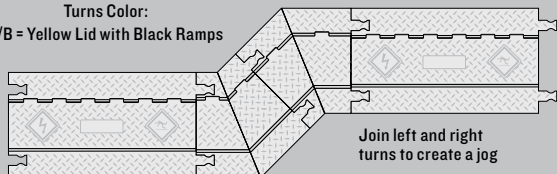

"Dog Bone" Connector

Protects cables and hoses up to 1.0" outside diameter

MODEL: YJ5-125

YELLOW JACKET® 5-CHANNEL CABLE PROTECTOR with hinged lid provides a safer crossing in high volume traffic areas while protecting valuable electrical cables and hose lines from damage. Modular interlocking design is ideal for use in industrial, commercial, and public applications.

Lid/Base Color Options

Yellow/Black = Y/B

LOAD CAPACITY

Max load tested at 70°F (21°C)

16,300 lb./Tire (7,393 kg)
32,600 lb./Axle (14,787 kg)

*NOTE: Center channel width is 1.65 in. (4.19 cm)

MODEL	A: LENGTH	B: WIDTH	C: HEIGHT	D: CHANNEL WIDTH	E: MAXIMUM OD	WEIGHT
YJ5-125	36 in. (91.4 cm)	19.75 in. (50.2 cm)	1.875 in. (4.76 cm)	1.375 in. (3.49 cm)	1 in. (2.54 cm)	28.2 lb. (12.8 kg)

ACCESSORIES for Yellow Jacket 5-Channel Heavy Duty Cable Protectors

45° LEFT TURN
MODEL: YJ5TL-125

Turns Color:
Y/B = Yellow Lid with Black Ramps

45° RIGHT TURN
MODEL: YJ5TR-125

Join left and right turns to create a jog

END CAPS (Pair Only)
MODEL: YJ5EB-125

*NOTE: Center channel width is 1.65 in. (4.19 cm)

End Caps Color: Y = Yellow

90° 4-WAY CROSS
MODEL: YJ5X-125
(Split or join cable runs)

	MODEL	A: LENGTH	B: WIDTH	C: HEIGHT	D: CHANNEL WIDTH*	E: MAXIMUM OD	WEIGHT
45° LEFT TURN	YJ5TL-125	24 in. (61 cm)	19.75 in. (50.2 cm)	1.875 in. (4.76 cm)	1.25 in. (3.18 cm)	1.325 in. (3.37 cm)	14.2 lb. (6.4 kg)
45° RIGHT TURN	YJ5TR-125	24 in. (61 cm)	19.75 in. (50.2 cm)	1.875 in. (4.76 cm)	1.25 in. (3.18 cm)	1.325 in. (3.37 cm)	14.2 lb. (6.4 kg)
END CAPS (PAIR)	YJ5EB-125	Female: 7.375 in. (18.7 cm)	19.75 in. (50.2 cm)	1.875 in. (4.76 cm)	1.25 in. (3.18 cm)	1.125 in. (2.86 cm)	4.05 lb. (1.8 kg)
		Male: 4.25 in. (10.8 cm)	19.75 in. (50.2 cm)	1.875 in. (4.76 cm)	1.25 in. (3.18 cm)	1.125 in. (2.86 cm)	3.45 lb. (1.6 kg)
90° 4-WAY CROSS	YJ5X-125	A = 28.5 in. (72.4 cm) A2 = 24.5 in. (62.2 cm)	19.75 in. (50.2 cm)	1.875 in. (4.76 cm)	1.339 in. (3.4 cm)	1.325 in. (3.37 cm)	23.1 lb. (10.5 kg)