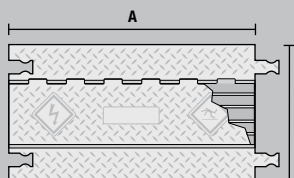

"Dog Bone" Connector

Protects cables and hoses up to 1.0" outside diameter

MODEL: YJ5-125

YELLOW JACKET® 5-CHANNEL CABLE PROTECTOR with hinged lid provides a safer crossing in high volume traffic areas while protecting valuable electrical cables and hose lines from damage. Modular interlocking design is ideal for use in industrial, commercial, and public applications.

Lid/Base Color Options

Yellow/Black = Y/B

LOAD CAPACITY

Max load tested at 70°F (21°C)

16,300 lb./Tire (7,393 kg)
32,600 lb./Axle (14,787 kg)

*NOTE: Center channel width is 1.65 in. (4.19 cm)

MODEL	A: LENGTH	B: WIDTH	C: HEIGHT	D: CHANNEL WIDTH	E: MAXIMUM OD	WEIGHT
YJ5-125	36 in. (91.4 cm)	19.75 in. (50.2 cm)	1.875 in. (4.76 cm)	1.375 in. (3.49 cm)	1 in. (2.54 cm)	28.2 lb. (12.8 kg)

ACCESSORIES for Yellow Jacket 5-Channel Heavy Duty Cable Protectors

45° LEFT TURN
MODEL: YJ5TL-125

Turns Color:
Y/B = Yellow Lid with Black Ramps

45° RIGHT TURN
MODEL: YJ5TR-125

Join left and right turns to create a jog

END CAPS (Pair Only)
MODEL: YJ5EB-125

*NOTE: Center channel width is 1.65 in. (4.19 cm)

End Caps Color: Y = Yellow

90° 4-WAY CROSS
MODEL: YJ5X-125
(Split or join cable runs)

	MODEL	A: LENGTH	B: WIDTH	C: HEIGHT	D: CHANNEL WIDTH*	E: MAXIMUM OD	WEIGHT
45° LEFT TURN	YJ5TL-125	24 in. (61 cm)	19.75 in. (50.2 cm)	1.875 in. (4.76 cm)	1.25 in. (3.18 cm)	1.325 in. (3.37 cm)	14.2 lb. (6.4 kg)
45° RIGHT TURN	YJ5TR-125	24 in. (61 cm)	19.75 in. (50.2 cm)	1.875 in. (4.76 cm)	1.25 in. (3.18 cm)	1.325 in. (3.37 cm)	14.2 lb. (6.4 kg)
END CAPS (PAIR)	YJ5EB-125	Female: 7.375 in. (18.7 cm)	19.75 in. (50.2 cm)	1.875 in. (4.76 cm)	1.25 in. (3.18 cm)	1.125 in. (2.86 cm)	4.05 lb. (1.8 kg)
		Male: 4.25 in. (10.8 cm)	19.75 in. (50.2 cm)	1.875 in. (4.76 cm)	1.25 in. (3.18 cm)	1.125 in. (2.86 cm)	3.45 lb. (1.6 kg)
90° 4-WAY CROSS	YJ5X-125	A = 28.5 in. (72.4 cm) A2 = 24.5 in. (62.2 cm)	19.75 in. (50.2 cm)	1.875 in. (4.76 cm)	1.339 in. (3.4 cm)	1.325 in. (3.37 cm)	23.1 lb. (10.5 kg)