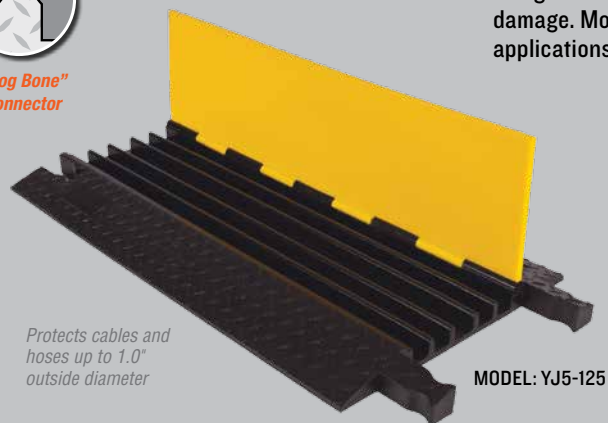

5-CHANNEL HEAVY DUTY

System features Dog Bone Connectors

FEATURES

- Protects cables and hoses up to 1.0" outside dia.
- The "original" cable protector
- Dog Bone Connectors to extend to any desired length
- Thick lid and base allow for high volume of traffic
- Hinged lid for easy cable placement
- Modular interlocking design

"Dog Bone" Connector

Protects cables and hoses up to 1.0" outside diameter

MODEL: YJ5-125

YELLOW JACKET® 5-CHANNEL CABLE PROTECTOR with hinged lid provides a safer crossing in high volume traffic areas while protecting valuable electrical cables and hose lines from damage. Modular interlocking design is ideal for use in industrial, commercial, and public applications.

Lid/Base Color Options

Yellow/Black = Y/B

LOAD CAPACITY

Max load tested at 70°F (21°C)

16,300 lb./Tire (7,393 kg)
32,600 lb./Axle (14,787 kg)

*NOTE: Center channel width is 1.65 in. (4.19 cm)

MODEL	A: LENGTH	B: WIDTH	C: HEIGHT	D: CHANNEL WIDTH	E: MAXIMUM OD	WEIGHT
YJ5-125	36 in. (91.4 cm)	19.75 in. (50.2 cm)	1.875 in. (4.76 cm)	1.375 in. (3.49 cm)	1 in. (2.54 cm)	28.2 lb. (12.8 kg)

ACCESSORIES for Yellow Jacket 5-Channel Heavy Duty Cable Protectors

45° LEFT TURN
MODEL: YJ5TL-125

Turns Color:
Y/B = Yellow Lid with Black Ramps

45° RIGHT TURN
MODEL: YJ5TR-125

Join left and right turns to create a jog