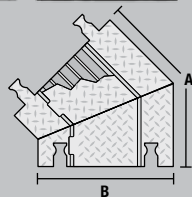

Lid/Base Color Options

Yellow/Black = Y/B

LOAD CAPACITY

Max load tested at 70°F (21°C)

16,300 lb./Tire (7,393 kg)
32,600 lb./Axle (14,787 kg)

*NOTE: Center channel width is 1.65 in. (4.19 cm)

MODEL	A: LENGTH	B: WIDTH	C: HEIGHT	D: CHANNEL WIDTH	E: MAXIMUM OD	WEIGHT
YJ5-125	36 in. (91.4 cm)	19.75 in. (50.2 cm)	1.875 in. (4.76 cm)	1.375 in. (3.49 cm)	1 in. (2.54 cm)	28.2 lb. (12.8 kg)

ACCESSORIES for Yellow Jacket 5-Channel Heavy Duty Cable Protectors

45° LEFT TURN
MODEL: YJ5TL-125

Turns Color:
Y/B = Yellow Lid with Black Ramps

45° RIGHT TURN
MODEL: YJ5TR-125

Join left and right turns to create a jog

END CAPS (Pair Only)
MODEL: YJ5EB-125

*NOTE: Center channel width is 1.65 in. (4.19 cm)

End Caps Color: Y = Yellow

90° 4-WAY CROSS
MODEL: YJ5X-125
(Split or join cable runs)

	MODEL	A: LENGTH	B: WIDTH	C: HEIGHT	D: CHANNEL WIDTH*	E: MAXIMUM OD	WEIGHT
45° LEFT TURN	YJ5TL-125	24 in. (61 cm)	19.75 in. (50.2 cm)	1.875 in. (4.76 cm)	1.25 in. (3.18 cm)	1.325 in. (3.37 cm)	14.2 lb. (6.4 kg)
45° RIGHT TURN	YJ5TR-125	24 in. (61 cm)	19.75 in. (50.2 cm)	1.875 in. (4.76 cm)	1.25 in. (3.18 cm)	1.325 in. (3.37 cm)	14.2 lb. (6.4 kg)
END CAPS (PAIR)	YJ5EB-125	Female: 7.375 in. (18.7 cm)	19.75 in. (50.2 cm)	1.875 in. (4.76 cm)	1.25 in. (3.18 cm)	1.125 in. (2.86 cm)	4.05 lb. (1.8 kg)
		Male: 4.25 in. (10.8 cm)	19.75 in. (50.2 cm)	1.875 in. (4.76 cm)	1.25 in. (3.18 cm)	1.125 in. (2.86 cm)	3.45 lb. (1.6 kg)
90° 4-WAY CROSS	YJ5X-125	A = 28.5 in. (72.4 cm) A2 = 24.5 in. (62.2 cm)	19.75 in. (50.2 cm)	1.875 in. (4.76 cm)	1.339 in. (3.4 cm)	1.325 in. (3.37 cm)	23.1 lb. (10.5 kg)