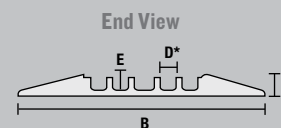

"Dog Bone" Connector

Protects cables and hoses up to 1.0" outside diameter

MODEL: YJ5-125

YELLOW JACKET® 5-CHANNEL CABLE PROTECTOR with hinged lid provides a safer crossing in high volume traffic areas while protecting valuable electrical cables and hose lines from damage. Modular interlocking design is ideal for use in industrial, commercial, and public applications.

Lid/Base Color Options

Yellow/Black = Y/B

LOAD CAPACITY

Max load tested at 70°F (21°C)

16,300 lb./Tire (7,393 kg)
32,600 lb./Axle (14,787 kg)

*NOTE: Center channel width is 1.65 in. (4.19 cm)

MODEL	A: LENGTH	B: WIDTH	C: HEIGHT	D: CHANNEL WIDTH	E: MAXIMUM OD	WEIGHT
YJ5-125	36 in. (91.4 cm)	19.75 in. (50.2 cm)	1.875 in. (4.76 cm)	1.375 in. (3.49 cm)	1 in. (2.54 cm)	28.2 lb. (12.8 kg)

ACCESSORIES for Yellow Jacket 5-Channel Heavy Duty Cable Protectors

45° LEFT TURN
MODEL: YJ5TL-125

Turns Color:
Y/B = Yellow Lid with Black Ramps

45° RIGHT TURN
MODEL: YJ5TR-125

Join left and right turns to create a jog

END CAPS (Pair Only)
MODEL: YJ5EB-125

*NOTE: Center channel width is 1.65 in. (4.19 cm)

End Caps Color: Y = Yellow

90° 4-WAY CROSS
MODEL: YJ5X-125
(Split or join cable runs)

	MODEL	A: LENGTH	B: WIDTH	C: HEIGHT	D: CHANNEL WIDTH*	E: MAXIMUM OD	WEIGHT
45° LEFT TURN	YJ5TL-125	24 in. (61 cm)	19.75 in. (50.2 cm)	1.875 in. (4.76 cm)	1.25 in. (3.18 cm)	1.325 in. (3.37 cm)	14.2 lb. (6.4 kg)
45° RIGHT TURN	YJ5TR-125	24 in. (61 cm)	19.75 in. (50.2 cm)	1.875 in. (4.76 cm)	1.25 in. (3.18 cm)	1.325 in. (3.37 cm)	14.2 lb. (6.4 kg)
END CAPS (PAIR)	YJ5EB-125	Female: 7.375 in. (18.7 cm)	19.75 in. (50.2 cm)	1.875 in. (4.76 cm)	1.25 in. (3.18 cm)	1.125 in. (2.86 cm)	4.05 lb. (1.8 kg)
		Male: 4.25 in. (10.8 cm)	19.75 in. (50.2 cm)	1.875 in. (4.76 cm)	1.25 in. (3.18 cm)	1.125 in. (2.86 cm)	3.45 lb. (1.6 kg)
90° 4-WAY CROSS	YJ5X-125	A = 28.5 in. (72.4 cm) A2 = 24.5 in. (62.2 cm)	19.75 in. (50.2 cm)	1.875 in. (4.76 cm)	1.339 in. (3.4 cm)	1.325 in. (3.37 cm)	23.1 lb. (10.5 kg)