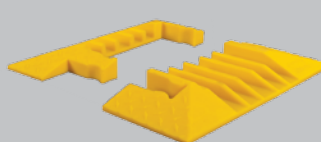

"Dog Bone" Connector

Protects cables and hoses up to 1.0" outside diameter

MODEL: YJ5-125

YELLOW JACKET® 5-CHANNEL CABLE PROTECTOR with hinged lid provides a safer crossing in high volume traffic areas while protecting valuable electrical cables and hose lines from damage. Modular interlocking design is ideal for use in industrial, commercial, and public applications.

Lid/Base Color Options

Yellow/Black = Y/B

LOAD CAPACITY

Max load tested at 70°F (21°C)

16,300 lb./Tire (7,393 kg)
32,600 lb./Axle (14,787 kg)

*NOTE: Center channel width is 1.65 in. (4.19 cm)

MODEL	A: LENGTH	B: WIDTH	C: HEIGHT	D: CHANNEL WIDTH	E: MAXIMUM OD	WEIGHT
YJ5-125	36 in. (91.4 cm)	19.75 in. (50.2 cm)	1.875 in. (4.76 cm)	1.375 in. (3.49 cm)	1 in. (2.54 cm)	28.2 lb. (12.8 kg)

ACCESSORIES for Yellow Jacket 5-Channel Heavy Duty Cable Protectors

45° LEFT TURN
MODEL: YJ5TL-125

Turns Color:
Y/B = Yellow Lid with Black Ramps

45° RIGHT TURN
MODEL: YJ5TR-125

Join left and right turns to create a jog

END CAPS (Pair Only)
MODEL: YJ5EB-125

*NOTE: Center channel width is 1.65 in. (4.19 cm)

End Caps Color: Y = Yellow

90° 4-WAY CROSS
MODEL: YJ5X-125
(Split or join cable runs)

	MODEL	A: LENGTH	B: WIDTH	C: HEIGHT	D: CHANNEL WIDTH*	E: MAXIMUM OD	WEIGHT
45° LEFT TURN	YJ5TL-125	24 in. (61 cm)	19.75 in. (50.2 cm)	1.875 in. (4.76 cm)	1.25 in. (3.18 cm)	1.325 in. (3.37 cm)	14.2 lb. (6.4 kg)
45° RIGHT TURN	YJ5TR-125	24 in. (61 cm)	19.75 in. (50.2 cm)	1.875 in. (4.76 cm)	1.25 in. (3.18 cm)	1.325 in. (3.37 cm)	14.2 lb. (6.4 kg)
END CAPS (PAIR)	YJ5EB-125	Female: 7.375 in. (18.7 cm)	19.75 in. (50.2 cm)	1.875 in. (4.76 cm)	1.25 in. (3.18 cm)	1.125 in. (2.86 cm)	4.05 lb. (1.8 kg)
		Male: 4.25 in. (10.8 cm)	19.75 in. (50.2 cm)	1.875 in. (4.76 cm)	1.25 in. (3.18 cm)	1.125 in. (2.86 cm)	3.45 lb. (1.6 kg)
90° 4-WAY CROSS	YJ5X-125	A = 28.5 in. (72.4 cm) A2 = 24.5 in. (62.2 cm)	19.75 in. (50.2 cm)	1.875 in. (4.76 cm)	1.339 in. (3.4 cm)	1.325 in. (3.37 cm)	23.1 lb. (10.5 kg)