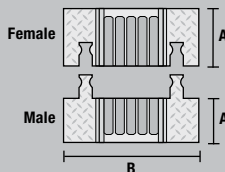

Lid/Base Color Options

Yellow/Black = Y/B

LOAD CAPACITY

Max load tested at 70°F (21°C)

16,300 lb./Tire (7,393 kg)
32,600 lb./Axle (14,787 kg)

*NOTE: Center channel width is 1.65 in. (4.19 cm)

MODEL	A: LENGTH	B: WIDTH	C: HEIGHT	D: CHANNEL WIDTH	E: MAXIMUM OD	WEIGHT
YJ5-125	36 in. (91.4 cm)	19.75 in. (50.2 cm)	1.875 in. (4.76 cm)	1.375 in. (3.49 cm)	1 in. (2.54 cm)	28.2 lb. (12.8 kg)

ACCESSORIES for Yellow Jacket 5-Channel Heavy Duty Cable Protectors

45° LEFT TURN
MODEL: YJ5TL-125

Turns Color:
Y/B = Yellow Lid with Black Ramps

45° RIGHT TURN
MODEL: YJ5TR-125

Join left and right turns to create a jog

END CAPS (Pair Only)
MODEL: YJ5EB-125

*NOTE: Center channel width is 1.65 in. (4.19 cm)

End Caps Color: Y = Yellow

90° 4-WAY CROSS
MODEL: YJ5X-125
(Split or join cable runs)

	MODEL	A: LENGTH	B: WIDTH	C: HEIGHT	D: CHANNEL WIDTH*	E: MAXIMUM OD	WEIGHT
45° LEFT TURN	YJ5TL-125	24 in. (61 cm)	19.75 in. (50.2 cm)	1.875 in. (4.76 cm)	1.25 in. (3.18 cm)	1.325 in. (3.37 cm)	14.2 lb. (6.4 kg)
45° RIGHT TURN	YJ5TR-125	24 in. (61 cm)	19.75 in. (50.2 cm)	1.875 in. (4.76 cm)	1.25 in. (3.18 cm)	1.325 in. (3.37 cm)	14.2 lb. (6.4 kg)
END CAPS (PAIR)	YJ5EB-125	Female: 7.375 in. (18.7 cm)	19.75 in. (50.2 cm)	1.875 in. (4.76 cm)	1.25 in. (3.18 cm)	1.125 in. (2.86 cm)	4.05 lb. (1.8 kg)
		Male: 4.25 in. (10.8 cm)	19.75 in. (50.2 cm)	1.875 in. (4.76 cm)	1.25 in. (3.18 cm)	1.125 in. (2.86 cm)	3.45 lb. (1.6 kg)
90° 4-WAY CROSS	YJ5X-125	A = 28.5 in. (72.4 cm) A2 = 24.5 in. (62.2 cm)	19.75 in. (50.2 cm)	1.875 in. (4.76 cm)	1.339 in. (3.4 cm)	1.325 in. (3.37 cm)	23.1 lb. (10.5 kg)