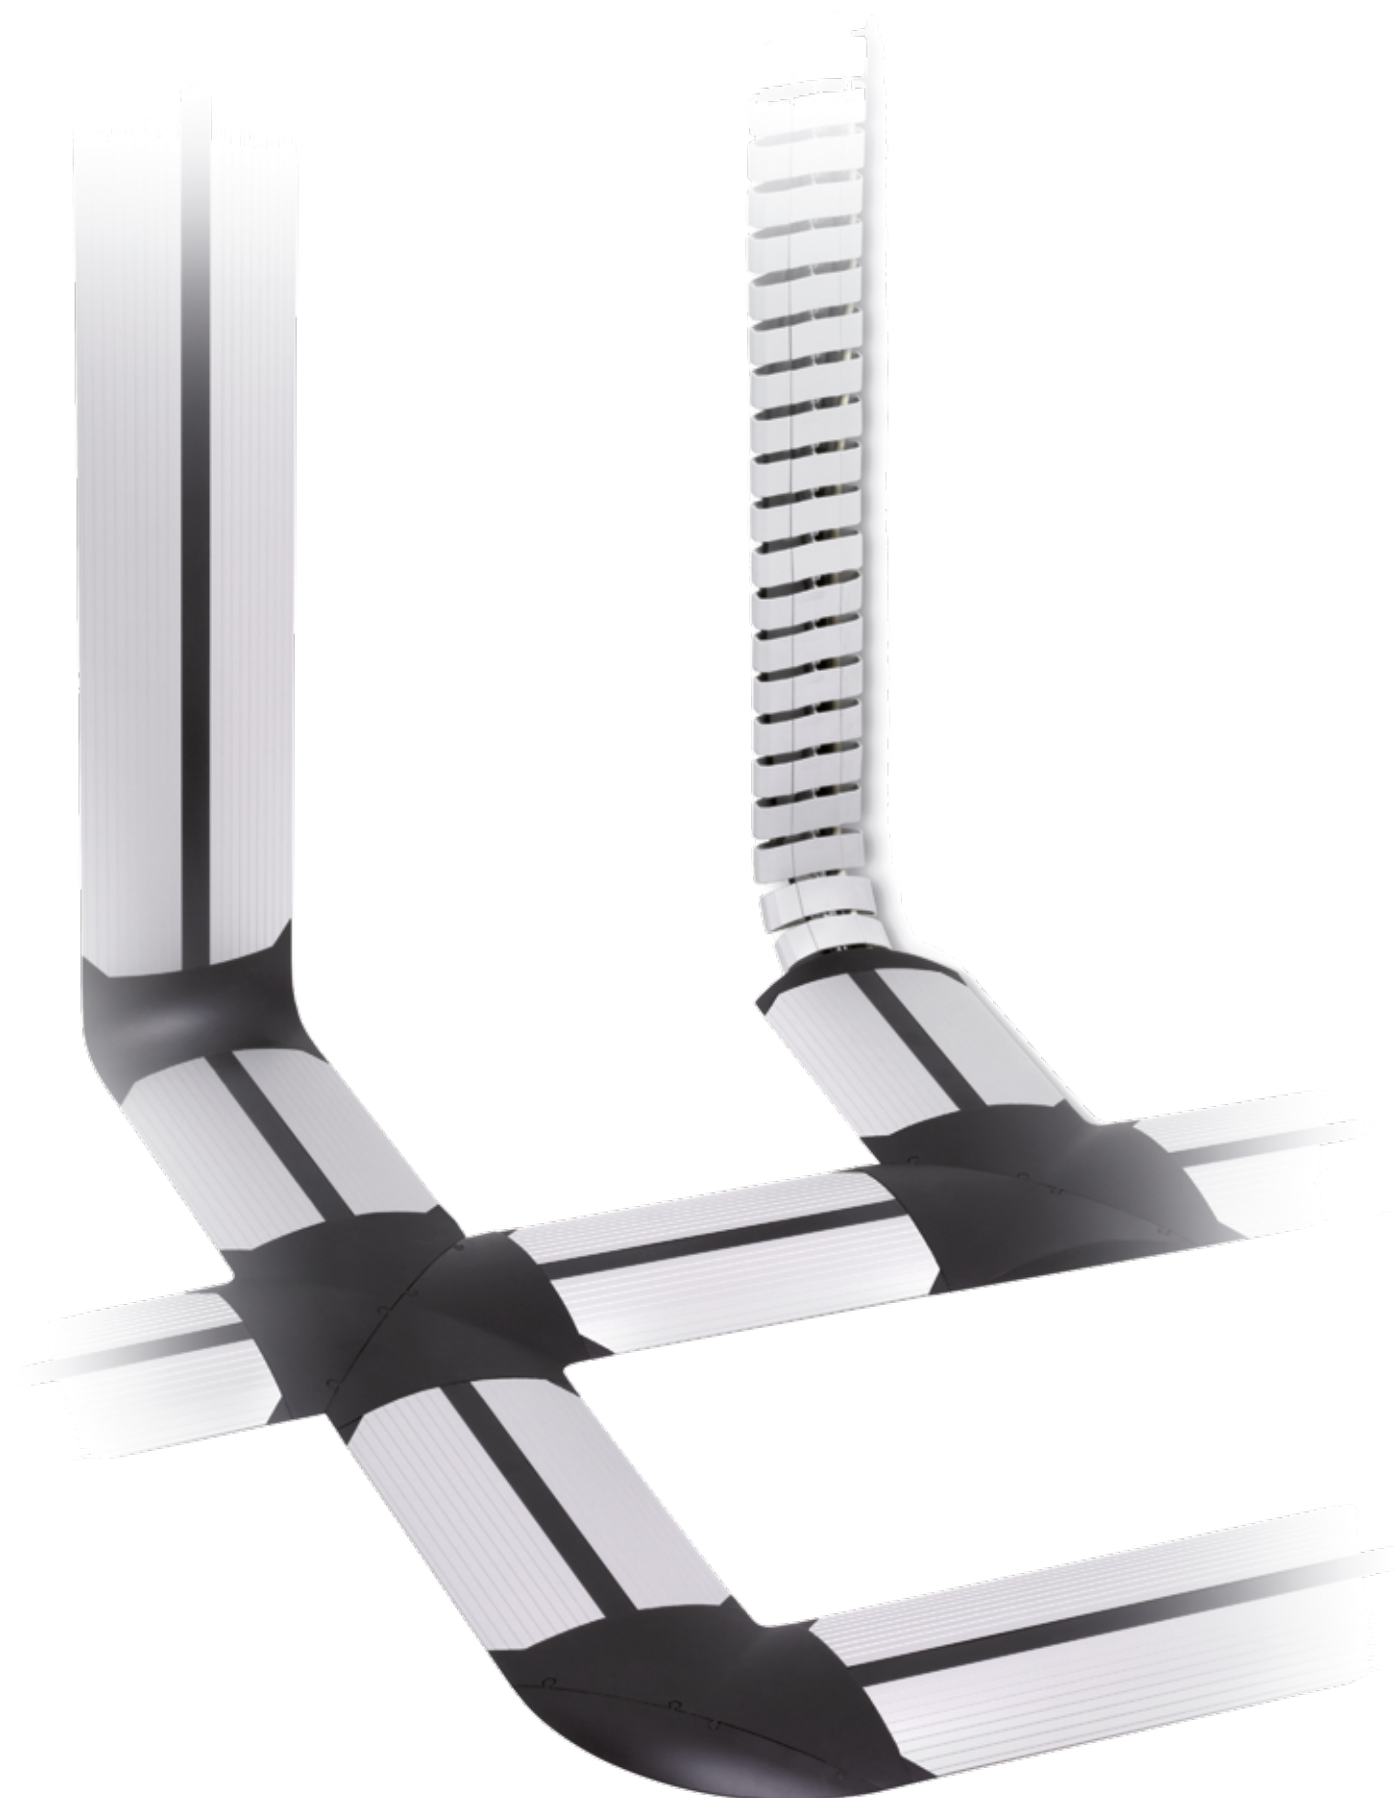

EVOLine[®] Cable Management

CableOrganizer.fr[®]

EVoline® Cable management

Cable management

Functionality and design should not stop at the edge of the desk. The desk looks good from every side with the Cable management solutions from EVoline.

EVoline Bridge

The EVoline Bridge tidies up the cable routing. The rail is rigid, suitable for rolling over and so flat that no tripping hazard arises. Power and data cables are laid separately in two compartments in their sturdy anodised aluminium housing.

EVoline WireLane

With EVoline WireLane, all cables run in orderly tracks. The plastic under-the-table channel is screwable, linkable and flexible. Individual links can be connected or disconnected.

EVoline Rail

Not all power and data connections need to be accessible on the desk-top. In the case of representative tables, even a completely free area is often desired. EVoline Rail helps with under-the-table mounting, not least with the practical clip for fastening the WireLane.