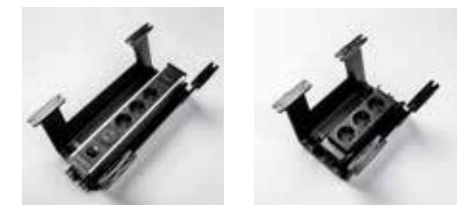

EVoline Bridge

The EVoline Bridge tidies up the cable routing. The rail is rigid, suitable for rolling over and so flat that no tripping hazard arises. Power and data cables are laid separately in two compartments in their sturdy anodised aluminium housing.

EVoline WireLane

With EVoline WireLane, all cables run in orderly tracks. The plastic under-the-table channel is screwable, linkable and flexible. Individual links can be connected or disconnected.

EVoline Rail

Not all power and data connections need to be accessible on the desk-top. In the case of representative tables, even a completely free area is often desired. EVoline Rail helps with under-the-table mounting, not least with the practical clip for fastening the WireLane.