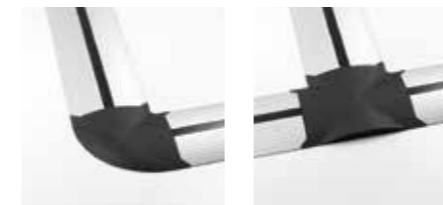

EVoline Bridge

The EVoline Bridge tidies up the cable routing. The rail is rigid, suitable for rolling over and so flat that no tripping hazard arises. Power and data cables are laid separately in two compartments in their sturdy anodised aluminium housing.

EVoline WireLane

With EVoline WireLane, all cables run in orderly tracks. The plastic under-the-table channel is screwable, linkable and flexible. Individual links can be connected or disconnected.

EVoline Rail

Not all power and data connections need to be accessible on the desk-top. In the case of representative tables, even a completely free area is often desired. EVoline Rail helps with under-the-table mounting, not least with the practical clip for fastening the WireLane.