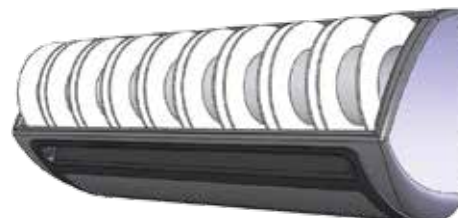

For By-The-Foot Sales and Easy Access

Display Rack - DSN0.00BK

The display rack can be installed on:

\*Slot Wall

\*Grid Wall

Counter

Wall

\*Mounting hardware included.

Spool and product management is now simpler and more efficient than ever.

Our new display/dispenser rack allows easy control of sleeving inventories and provides a controlled system of neatly dispensing directly from the spools. The rack is constructed from tough ABS plastic, with plenty of room for a wide range of products. The spools simply drop into the preformed slots and turn freely for dispensing. Full visibility and access ensures easy management of remaining inventory and simple drop-in replacement of empty spools.

The display rack holds up to 6 shop spools.

Space saving, easy access design

Engineered for easy and secure wall mounting

7 boulevard de l'Odet  
35740 Pacé - France  
+ 33 2 23 30 05 15  
[www.CableOrganizer.fr](http://www.CableOrganizer.fr)