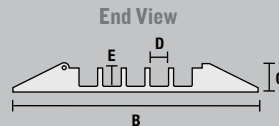

T-Connector

MODEL: BB5-125-T

Dog Bone Connector

MODEL: BB5-125-D

Protects cables and hoses up to 1.25" outside diameter

BUMBLE BEE® 5-CHANNEL CABLE PROTECTOR with hinged lid provides a safer crossing in high volume traffic areas while protecting valuable electrical cables and hose lines from damage. This cable protector is available with either T-Connectors or Dog Bone Connectors. Made from all-weather polyurethane construction, BUMBLE BEE® Cable Protectors feature a diamond plate tread surface for maximum traction. Modular interlocking design is ideal for use in light entertainment and utility applications.

### Lid/Base Color Options

Black/Yellow = B/Y

### LOAD CAPACITY

Max load tested at 70°F (21°C)

6,000 lb./Tire (2,722 kg)  
12,000 lb./Axle (5,444 kg)

	MODEL	A: LENGTH	B: WIDTH	C: HEIGHT	D: CHANNEL WIDTH	E: MAXIMUM OD	WEIGHT
T-CONNECTOR	BB5-125-T	36 in. (91.4 cm)	17.5 in. (44.5 cm)	2.0 in. (5.1 cm)	1.25 in. (3.18 cm)	1.25 in. (3.18 cm)	21.0 lb. (9.53 kg)
DOG BONE CONNECTOR	BB5-125-D	36 in. (91.4 cm)	19.75 in. (50.2 cm)	2.0 in. (5.1 cm)	1.25 in. (3.18 cm)	1.25 in. (3.18 cm)	21.0 lb. (9.53 kg)