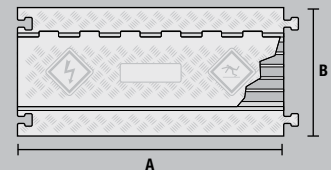

T-Connector

MODEL: BB5-125-T

Dog Bone Connector

MODEL: BB5-125-D

Protects cables and hoses up to 1.25" outside diameter

BUMBLE BEE® 5-CHANNEL CABLE PROTECTOR with hinged lid provides a safer crossing in high volume traffic areas while protecting valuable electrical cables and hose lines from damage. This cable protector is available with either T-Connectors or Dog Bone Connectors. Made from all-weather polyurethane construction, BUMBLE BEE® Cable Protectors feature a diamond plate tread surface for maximum traction. Modular interlocking design is ideal for use in light entertainment and utility applications.

### Lid/Base Color Options

Black/Yellow = B/Y

### LOAD CAPACITY

Max load tested at 70°F (21°C)

6,000 lb./Tire (2,722 kg)  
12,000 lb./Axle (5,444 kg)

	MODEL	A: LENGTH	B: WIDTH	C: HEIGHT	D: CHANNEL WIDTH	E: MAXIMUM OD	WEIGHT
T-CONNECTOR	BB5-125-T	36 in. (91.4 cm)	17.5 in. (44.5 cm)	2.0 in. (5.1 cm)	1.25 in. (3.18 cm)	1.25 in. (3.18 cm)	21.0 lb. (9.53 kg)
DOG BONE CONNECTOR	BB5-125-D	36 in. (91.4 cm)	19.75 in. (50.2 cm)	2.0 in. (5.1 cm)	1.25 in. (3.18 cm)	1.25 in. (3.18 cm)	21.0 lb. (9.53 kg)