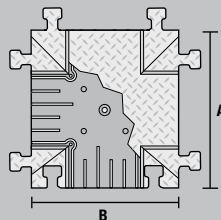

### 45° "Y" CONNECTOR

MODEL: BB5Y-125-T (T-CONNECTORS)

"Y" Connector Color: B/Y = Black Lid with Yellow Ramps

### 90° 4-WAY CROSS

MODEL: BB5X-125-T (T-CONNECTORS)

4-Way Cross Color: B/Y = Black Lid with Yellow Ramps

### END CAPS (Pair Only)

MODEL: BB5EB-125-T (T-CONNECTORS)

End Caps Color: Y = Yellow

	MODEL	A: LENGTH	B: WIDTH	C: HEIGHT	D: CHANNEL WIDTH	E: MAXIMUM OD	WEIGHT
45° "Y" CONNECTOR	BB5Y-125-T	19.5 in. (49.53 cm)	18.0 in. (45.7 cm)	2.0 in. (5.1 cm)	1.25 in. (3.18 cm)	1.25 in. (3.18 cm)	12.0 lb. (5.44 kg)
90° 4-WAY CROSS	BB5X-125-T	17.5 in. (44.45 cm)	18.0 in. (45.7 cm)	2.0 in. (5.1 cm)	1.25 in. (3.18 cm)	1.25 in. (3.18 cm)	12.0 lb. (5.44 kg)
END CAPS (PAIR)	BB5EB-125-T	4.8 in. (12.19 cm)	18.0 in. (45.7 cm)	2.0 in. (5.1 cm)	1.25 in. (3.18 cm)	1.25 in. (3.18 cm)	7.0 lb. (3.18 kg)