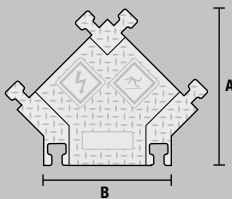

ACCESSORIES for Bumble Bee 5-Channel Light Duty Cable Protectors

45° "Y" CONNECTOR

MODEL: BB5Y-125-T (T-CONNECTORS)

"Y" Connector Color: B/Y = Black Lid with Yellow Ramps