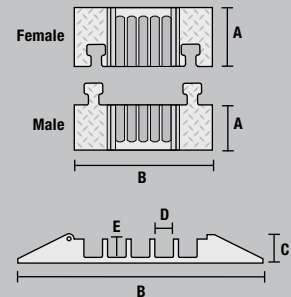

### 45° "Y" CONNECTOR

MODEL: BB5Y-125-T (T-CONNECTORS)

"Y" Connector Color: B/Y = Black Lid with Yellow Ramps

### 90° 4-WAY CROSS

MODEL: BB5X-125-T (T-CONNECTORS)

4-Way Cross Color: B/Y = Black Lid with Yellow Ramps

### END CAPS (Pair Only)

MODEL: BB5EB-125-T (T-CONNECTORS)

End Caps Color: Y = Yellow

	MODEL	A: LENGTH	B: WIDTH	C: HEIGHT	D: CHANNEL WIDTH	E: MAXIMUM OD	WEIGHT
45° "Y" CONNECTOR	BB5Y-125-T	19.5 in. (49.53 cm)	18.0 in. (45.7 cm)	2.0 in. (5.1 cm)	1.25 in. (3.18 cm)	1.25 in. (3.18 cm)	12.0 lb. (5.44 kg)
90° 4-WAY CROSS	BB5X-125-T	17.5 in. (44.45 cm)	18.0 in. (45.7 cm)	2.0 in. (5.1 cm)	1.25 in. (3.18 cm)	1.25 in. (3.18 cm)	12.0 lb. (5.44 kg)
END CAPS (PAIR)	BB5EB-125-T	4.8 in. (12.19 cm)	18.0 in. (45.7 cm)	2.0 in. (5.1 cm)	1.25 in. (3.18 cm)	1.25 in. (3.18 cm)	7.0 lb. (3.18 kg)