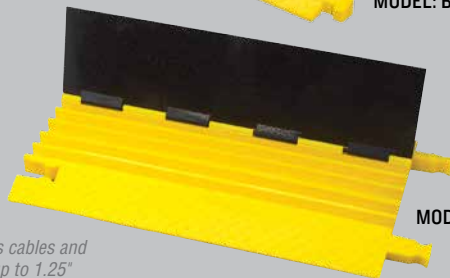

# 5-CHANNEL LIGHT DUTY

Features either T-Connectors or Dog Bone Connectors

## FEATURES

- Protects cables and hoses up to 1.25" outside dia.
- Available with either patented T-Connectors OR Dog Bone Connectors to extend to any desired length
- Reinforced hinged lid for easy cable placement
- Modular interlocking design
- Light duty - works great for general use

T-Connector

MODEL: BB5-125-T

Dog Bone Connector

MODEL: BB5-125-D

Protects cables and hoses up to 1.25" outside diameter

BUMBLE BEE® 5-CHANNEL CABLE PROTECTOR with hinged lid provides a safer crossing in high volume traffic areas while protecting valuable electrical cables and hose lines from damage. This cable protector is available with either T-Connectors or Dog Bone Connectors. Made from all-weather polyurethane construction, BUMBLE BEE® Cable Protectors feature a diamond plate tread surface for maximum traction. Modular interlocking design is ideal for use in light entertainment and utility applications.

### LOAD CAPACITY

Max load tested at 70°F (21°C)

6,000 lb./Tire (2,722 kg)  
12,000 lb./Axle (5,444 kg)

	MODEL	A: LENGTH	B: WIDTH	C: HEIGHT	D: CHANNEL WIDTH	E: MAXIMUM OD	WEIGHT
T-CONNECTOR	BB5-125-T	36 in. (91.4 cm)	17.5 in. (44.5 cm)	2.0 in. (5.1 cm)	1.25 in. (3.18 cm)	1.25 in. (3.18 cm)	21.0 lb. (9.53 kg)
DOG BONE CONNECTOR	BB5-125-D	36 in. (91.4 cm)	19.75 in. (50.2 cm)	2.0 in. (5.1 cm)	1.25 in. (3.18 cm)	1.25 in. (3.18 cm)	21.0 lb. (9.53 kg)