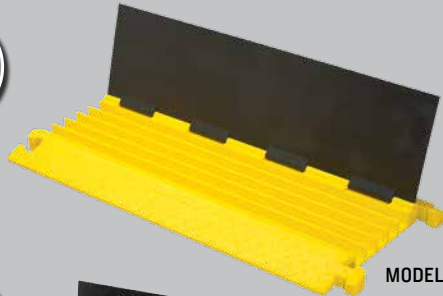

# 5-CHANNEL LIGHT DUTY

Features either T-Connectors or Dog Bone Connectors

## FEATURES

- Protects cables and hoses up to 1.25" outside dia.
- Available with either patented T-Connectors OR Dog Bone Connectors to extend to any desired length
- Reinforced hinged lid for easy cable placement
- Modular interlocking design
- Light duty - works great for general use

T-Connector

MODEL: BB5-125-T

Dog Bone Connector

MODEL: BB5-125-D

Protects cables and hoses up to 1.25" outside diameter

BUMBLE BEE® 5-CHANNEL CABLE PROTECTOR with hinged lid provides a safer crossing in high volume traffic areas while protecting valuable electrical cables and hose lines from damage. This cable protector is available with either T-Connectors or Dog Bone Connectors. Made from all-weather polyurethane construction, BUMBLE BEE® Cable Protectors feature a diamond plate tread surface for maximum traction. Modular interlocking design is ideal for use in light entertainment and utility applications.

### Lid/Base Color Options

Black/Yellow = B/Y