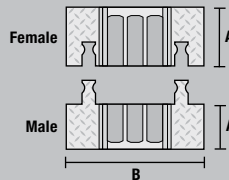

End View - Wide Model

MODEL	A: LENGTH	B: WIDTH	C: HEIGHT	D: CHANNEL WIDTH	E: MAXIMUM OD	WEIGHT
YJ3-225	36 in. (91.4 cm)	18.5 in. (50.8 cm)	2.875 in. (7.3 cm)	2.125 in. (5.4 cm)	2.125 in. (5.4 cm)	34.15 lb. (15.5 kg)
YJ3-225W	34.75 in. (88.3 cm)	26.75 in. (67.9 cm)	3.25 in. (8.3 cm)	2.125 in. (5.4 cm)	2.125 in. (5.4 cm)	62.9 lb. (28.5 kg)

ACCESSORIES for Yellow Jacket 3-Channel Heavy Duty Cable Protectors

45° LEFT TURN
MODEL: YJ3TL-225

45° RIGHT TURN
MODEL: YJ3TR-225

END CAPS (Pair Only)
MODEL: YJ3EB-225

Join left and right turns to create a jog

Turns Color: Y/B = Yellow Lid with Black Ramps

End Caps Color: Y = Yellow

	MODEL	A: LENGTH	B: WIDTH	C: HEIGHT	D: CHANNEL WIDTH	E: MAXIMUM OD	WEIGHT
45° LEFT TURN	YJ3TL-225	23.5 in. (59.69 cm)	18.75 in. (47.63 cm)	2.875 in. (7.3 cm)	2.125 in. (5.4 cm)	2.125 in. (5.4 cm)	19 lb. (8.6 kg)
45° RIGHT TURN	YJ3TR-225	23.5 in. (59.69 cm)	18.75 in. (47.63 cm)	2.875 in. (7.3 cm)	2.125 in. (5.4 cm)	2.125 in. (5.4 cm)	18.8 lb. (8.5 kg)
END CAPS (PAIR)	YJ3EB-225	Female: 8.25 in. (20.96 cm)	18.625 in. (50.17 cm)	3 in. (7.62 cm)	2.125 in. (5.4 cm)	2.125 in. (5.4 cm)	6.2 lb. (2.8 kg)
		Male: 8.375 in. (21.27 cm)		3 in. (7.62 cm)			8.2 lb. (3.7 kg)