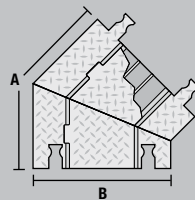

3-CHANNEL HEAVY DUTY

System features Dog Bone Connectors

FEATURES

- Protects cables and hoses up to 2.125" outside dia.
- The "original" cable protector
- Available with Standard or Wide ramps
- Dog Bone Connectors to extend to any desired length
- Thick lid and base allow for high volume of traffic
- Modular interlocking design

Protects cables and hoses up to 2.125" outside diameter

YELLOW JACKET® 3-CHANNEL CABLE PROTECTORS are available with either standard or wide ramps. The wide ramp models have longer ramps that make it easier for vehicles to cross over.

Both of these models have a hinged lid and they provide a safer crossing in high volume traffic areas while protecting valuable electrical cables and hose lines from damage. Modular interlocking design is ideal for use in industrial, commercial, and public applications.

Lid/Base Color Options

Yellow/Black = Y/B

LOAD CAPACITY

Max load tested at 70°F (21°C)

14,210 lb./Tire (6,446 kg)
28,420 lb./Axle (12,892 kg)

Available with either Standard or Wide Ramps!

MODEL	A: LENGTH	B: WIDTH	C: HEIGHT	D: CHANNEL WIDTH	E: MAXIMUM OD	WEIGHT
YJ3-225	36 in. (91.4 cm)	18.5 in. (50.8 cm)	2.875 in. (7.3 cm)	2.125 in. (5.4 cm)	2.125 in. (5.4 cm)	34.15 lb. (15.5 kg)
YJ3-225W	34.75 in. (88.3 cm)	26.75 in. (67.9 cm)	3.25 in. (8.3 cm)	2.125 in. (5.4 cm)	2.125 in. (5.4 cm)	62.9 lb. (28.5 kg)

ACCESSORIES for Yellow Jacket 3-Channel Heavy Duty Cable Protectors

45° RIGHT TURN
MODEL: YJ3TR-225

Join left and right turns to create a jog

Turns Color: Y/B = Yellow Lid with Black Ramps

End Caps Color: Y = Yellow