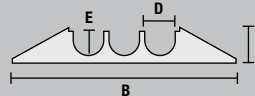

End View - Wide Model

MODEL	A: LENGTH	B: WIDTH	C: HEIGHT	D: CHANNEL WIDTH	E: MAXIMUM OD	WEIGHT
YJ3-225	36 in. (91.4 cm)	18.5 in. (50.8 cm)	2.875 in. (7.3 cm)	2.125 in. (5.4 cm)	2.125 in. (5.4 cm)	34.15 lb. (15.5 kg)
YJ3-225W	34.75 in. (88.3 cm)	26.75 in. (67.9 cm)	3.25 in. (8.3 cm)	2.125 in. (5.4 cm)	2.125 in. (5.4 cm)	62.9 lb. (28.5 kg)

ACCESSORIES for Yellow Jacket 3-Channel Heavy Duty Cable Protectors

45° LEFT TURN
MODEL: YJ3TL-225

45° RIGHT TURN
MODEL: YJ3TR-225

END CAPS (Pair Only)
MODEL: YJ3EB-225

Join left and right turns to create a jog

Turns Color: Y/B = Yellow Lid with Black Ramps

End Caps Color: Y = Yellow

	MODEL	A: LENGTH	B: WIDTH	C: HEIGHT	D: CHANNEL WIDTH	E: MAXIMUM OD	WEIGHT
45° LEFT TURN	YJ3TL-225	23.5 in. (59.69 cm)	18.75 in. (47.63 cm)	2.875 in. (7.3 cm)	2.125 in. (5.4 cm)	2.125 in. (5.4 cm)	19 lb. (8.6 kg)
45° RIGHT TURN	YJ3TR-225	23.5 in. (59.69 cm)	18.75 in. (47.63 cm)	2.875 in. (7.3 cm)	2.125 in. (5.4 cm)	2.125 in. (5.4 cm)	18.8 lb. (8.5 kg)
END CAPS (PAIR)	YJ3EB-225	Female: 8.25 in. (20.96 cm)	18.625 in. (50.17 cm)	3 in. (7.62 cm)	2.125 in. (5.4 cm)	2.125 in. (5.4 cm)	6.2 lb. (2.8 kg)
		Male: 8.375 in. (21.27 cm)		3 in. (7.62 cm)			8.2 lb. (3.7 kg)