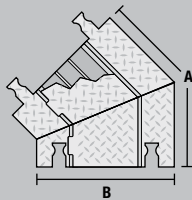

ACCESSORIES for Yellow Jacket 3-Channel Heavy Duty Cable Protectors

45° LEFT TURN
MODEL: YJ3TL-225