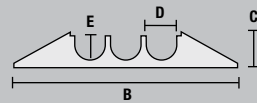

Lid/Base Color Options

Yellow/Black = Y/B

LOAD CAPACITY

Max load tested at 70°F (21°C)

14,210 lb./Tire (6,446 kg)
28,420 lb./Axle (12,892 kg)

Available with either Standard or Wide Ramps!

End View - Standard Model

End View - Wide Model

MODEL	A: LENGTH	B: WIDTH	C: HEIGHT	D: CHANNEL WIDTH	E: MAXIMUM OD	WEIGHT
YJ3-225	36 in. (91.4 cm)	18.5 in. (50.8 cm)	2.875 in. (7.3 cm)	2.125 in. (5.4 cm)	2.125 in. (5.4 cm)	34.15 lb. (15.5 kg)
YJ3-225W	34.75 in. (88.3 cm)	26.75 in. (67.9 cm)	3.25 in. (8.3 cm)	2.125 in. (5.4 cm)	2.125 in. (5.4 cm)	62.9 lb. (28.5 kg)

Turns Color: Y/B = Yellow Lid with Black Ramps

End Caps Color: Y = Yellow

	MODEL	A: LENGTH	B: WIDTH	C: HEIGHT	D: CHANNEL WIDTH	E: MAXIMUM OD	WEIGHT
45° LEFT TURN	YJ3TL-225	23.5 in. (59.69 cm)	18.75 in. (47.63 cm)	2.875 in. (7.3 cm)	2.125 in. (5.4 cm)	2.125 in. (5.4 cm)	19 lb. (8.6 kg)
45° RIGHT TURN	YJ3TR-225	23.5 in. (59.69 cm)	18.75 in. (47.63 cm)	2.875 in. (7.3 cm)	2.125 in. (5.4 cm)	2.125 in. (5.4 cm)	18.8 lb. (8.5 kg)
END CAPS (PAIR)	YJ3EB-225	Female: 8.25 in. (20.96 cm)	18.625 in. (50.17 cm)	3 in. (7.62 cm)	2.125 in. (5.4 cm)	2.125 in. (5.4 cm)	6.2 lb. (2.8 kg)
		Male: 8.375 in. (21.27 cm)		3 in. (7.62 cm)			8.2 lb. (3.7 kg)