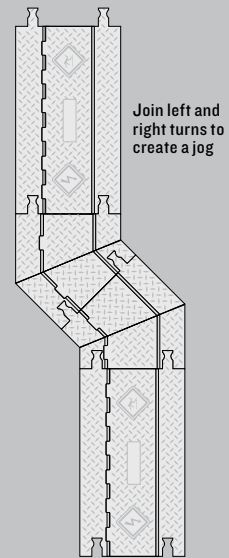

3-CHANNEL HEAVY DUTY

System features Dog Bone Connectors

FEATURES

- Protects cables and hoses up to 2.125" outside dia.
- The "original" cable protector
- Available with Standard or Wide ramps
- Dog Bone Connectors to extend to any desired length
- Thick lid and base allow for high volume of traffic
- Modular interlocking design

End View - Wide Model

MODEL	A: LENGTH	B: WIDTH	C: HEIGHT	D: CHANNEL WIDTH	E: MAXIMUM OD	WEIGHT
YJ3-225	36 in. (91.4 cm)	18.5 in. (50.8 cm)	2.875 in. (7.3 cm)	2.125 in. (5.4 cm)	2.125 in. (5.4 cm)	34.15 lb. (15.5 kg)
YJ3-225W	34.75 in. (88.3 cm)	26.75 in. (67.9 cm)	3.25 in. (8.3 cm)	2.125 in. (5.4 cm)	2.125 in. (5.4 cm)	62.9 lb. (28.5 kg)

ACCESSORIES for Yellow Jacket 3-Channel Heavy Duty Cable Protectors

45° LEFT TURN
MODEL: YJ3TL-225

45° RIGHT TURN
MODEL: YJ3TR-225

END CAPS (Pair Only)
MODEL: YJ3EB-225

Join left and right turns to create a jog

Turns Color: Y/B = Yellow Lid with Black Ramps

End Caps Color: Y = Yellow

	MODEL	A: LENGTH	B: WIDTH	C: HEIGHT	D: CHANNEL WIDTH	E: MAXIMUM OD	WEIGHT
45° LEFT TURN	YJ3TL-225	23.5 in. (59.69 cm)	18.75 in. (47.63 cm)	2.875 in. (7.3 cm)	2.125 in. (5.4 cm)	2.125 in. (5.4 cm)	19 lb. (8.6 kg)
45° RIGHT TURN	YJ3TR-225	23.5 in. (59.69 cm)	18.75 in. (47.63 cm)	2.875 in. (7.3 cm)	2.125 in. (5.4 cm)	2.125 in. (5.4 cm)	18.8 lb. (8.5 kg)
END CAPS (PAIR)	YJ3EB-225	Female: 8.25 in. (20.96 cm)	18.625 in. (50.17 cm)	3 in. (7.62 cm)	2.125 in. (5.4 cm)	2.125 in. (5.4 cm)	6.2 lb. (2.8 kg)
		Male: 8.375 in. (21.27 cm)		3 in. (7.62 cm)			8.2 lb. (3.7 kg)