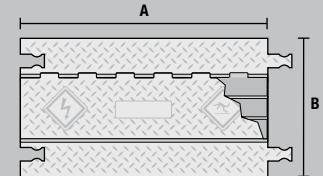

Lid/Base Color Options

Yellow/Black = Y/B

LOAD CAPACITY

Max load tested at 70°F (21°C)

14,210 lb./Tire (6,446 kg)
28,420 lb./Axle (12,892 kg)

Available with either Standard or Wide Ramps!

End View - Standard Model

End View - Wide Model

MODEL	A: LENGTH	B: WIDTH	C: HEIGHT	D: CHANNEL WIDTH	E: MAXIMUM OD	WEIGHT
YJ3-225	36 in. (91.4 cm)	18.5 in. (50.8 cm)	2.875 in. (7.3 cm)	2.125 in. (5.4 cm)	2.125 in. (5.4 cm)	34.15 lb. (15.5 kg)
YJ3-225W	34.75 in. (88.3 cm)	26.75 in. (67.9 cm)	3.25 in. (8.3 cm)	2.125 in. (5.4 cm)	2.125 in. (5.4 cm)	62.9 lb. (28.5 kg)

Turns Color: Y/B = Yellow Lid with Black Ramps

End Caps Color: Y = Yellow

	MODEL	A: LENGTH	B: WIDTH	C: HEIGHT	D: CHANNEL WIDTH	E: MAXIMUM OD	WEIGHT
45° LEFT TURN	YJ3TL-225	23.5 in. (59.69 cm)	18.75 in. (47.63 cm)	2.875 in. (7.3 cm)	2.125 in. (5.4 cm)	2.125 in. (5.4 cm)	19 lb. (8.6 kg)
45° RIGHT TURN	YJ3TR-225	23.5 in. (59.69 cm)	18.75 in. (47.63 cm)	2.875 in. (7.3 cm)	2.125 in. (5.4 cm)	2.125 in. (5.4 cm)	18.8 lb. (8.5 kg)
END CAPS (PAIR)	YJ3EB-225	Female: 8.25 in. (20.96 cm)	18.625 in. (50.17 cm)	3 in. (7.62 cm)	2.125 in. (5.4 cm)	2.125 in. (5.4 cm)	6.2 lb. (2.8 kg)
		Male: 8.375 in. (21.27 cm)		3 in. (7.62 cm)			8.2 lb. (3.7 kg)