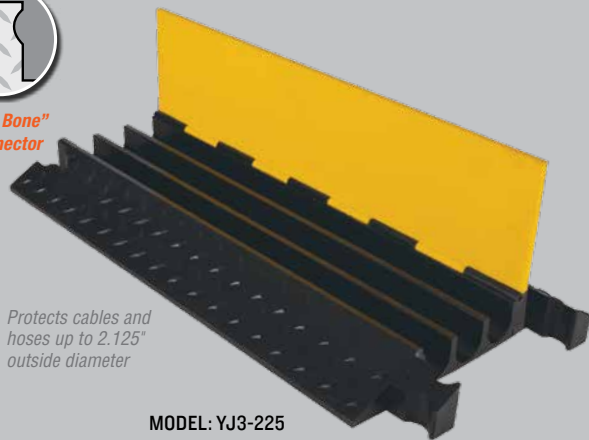

3-CHANNEL HEAVY DUTY

System features Dog Bone Connectors

FEATURES

- Protects cables and hoses up to 2.125" outside dia.
- The "original" cable protector
- Available with Standard or Wide ramps
- Dog Bone Connectors to extend to any desired length
- Thick lid and base allow for high volume of traffic
- Modular interlocking design

"Dog Bone" Connector

Protects cables and hoses up to 2.125" outside diameter

MODEL: YJ3-225

YELLOW JACKET® 3-CHANNEL CABLE PROTECTORS are available with either standard or wide ramps. The wide ramp models have longer ramps that make it easier for vehicles to cross over.

Both of these models have a hinged lid and they provide a safer crossing in high volume traffic areas while protecting valuable electrical cables and hose lines from damage. Modular interlocking design is ideal for use in industrial, commercial, and public applications.

Lid/Base Color Options

Yellow/Black = Y/B

LOAD CAPACITY

Max load tested at 70°F (21°C)

14,210 lb./Tire (6,446 kg)
28,420 lb./Axle (12,892 kg)

Available with either Standard or Wide Ramps!

End View - Standard Model