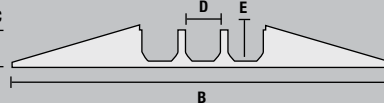

Lid/Base Color Options

Yellow/Black = Y/B

LOAD CAPACITY

Max load tested at 70°F (21°C)

14,210 lb./Tire (6,446 kg)
28,420 lb./Axle (12,892 kg)

Available with either Standard or Wide Ramps!

End View - Standard Model

End View - Wide Model

MODEL	A: LENGTH	B: WIDTH	C: HEIGHT	D: CHANNEL WIDTH	E: MAXIMUM OD	WEIGHT
YJ3-225	36 in. (91.4 cm)	18.5 in. (50.8 cm)	2.875 in. (7.3 cm)	2.125 in. (5.4 cm)	2.125 in. (5.4 cm)	34.15 lb. (15.5 kg)
YJ3-225W	34.75 in. (88.3 cm)	26.75 in. (67.9 cm)	3.25 in. (8.3 cm)	2.125 in. (5.4 cm)	2.125 in. (5.4 cm)	62.9 lb. (28.5 kg)