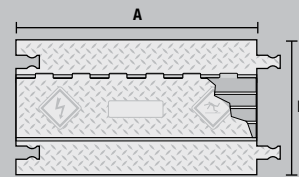

"Dog Bone" Connector

Protects cables and hoses up to 1.25" outside diameter

MODEL: YJ4-125

YELLOW JACKET® 4-CHANNEL CABLE PROTECTOR with hinged lid provides a safer crossing in high volume traffic areas while protecting valuable electrical cables and hose lines from damage. Modular interlocking design is ideal for use in industrial, commercial, and public applications.

### Lid/Base Color Options

Yellow/Black = Y/B

### LOAD CAPACITY

Max load tested at 70°F (21°C)

16,300 lb./Tire (7,393 kg)  
32,600 lb./Axle (14,787 kg)

MODEL	A: LENGTH	B: WIDTH	C: HEIGHT	D: CHANNEL WIDTH	E: MAXIMUM OD	WEIGHT
YJ4-125	36 in. (91.4 cm)	17.5 in. (44.45 cm)	2 in. (5.08 cm)	1.25 in. (3.18 cm)	1.25 in. (3.18 cm)	23.5 lb. (10.7 kg)

### END CAPS (Pair Only)

MODEL: YJ4EB-125

End Caps Color: Y = Yellow

Guard Dog Low Profiles in use at an outdoor event

Linebackers in use at a military training operation

END CAPS (PAIR)	MODEL	A: LENGTH	B: WIDTH	C: HEIGHT	D: CHANNEL WIDTH	E: MAXIMUM OD	WEIGHT
YJ4EB-125	Female:	7.25 in. (18.42 cm)	17.625 in. (44.77 cm)	2 in. (5.08 cm)	1.25 in. (3.18 cm)	1.25 in. (3.18 cm)	3.8 lb. (1.7 kg)
	Male:	4.25 in. (10.8 cm)	17.625 in. (44.77 cm)	2 in. (5.08 cm)	1.25 in. (3.18 cm)	1.25 in. (3.18 cm)	3 lb. (1.4 kg)