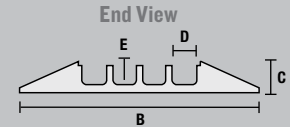

### Lid/Base Color Options

Yellow/Black = Y/B

### LOAD CAPACITY

Max load tested at 70°F (21°C)

16,300 lb./Tire (7,393 kg)  
32,600 lb./Axle (14,787 kg)

MODEL	A: LENGTH	B: WIDTH	C: HEIGHT	D: CHANNEL WIDTH	E: MAXIMUM OD	WEIGHT
YJ4-125	36 in. (91.4 cm)	17.5 in. (44.45 cm)	2 in. (5.08 cm)	1.25 in. (3.18 cm)	1.25 in. (3.18 cm)	23.5 lb. (10.7 kg)