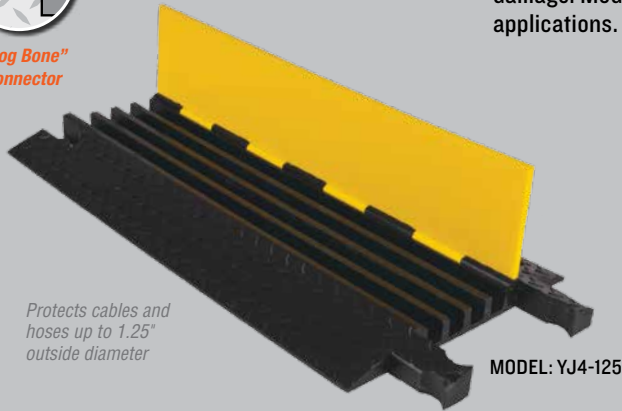

# 4-CHANNEL HEAVY DUTY

System features Dog Bone Connectors

- ## FEATURES
- Protects cables and hoses up to 1.25" outside dia.
  - The "original" cable protector
  - Dog Bone Connectors to extend to any desired length
  - Thick lid and base allow for high volume of traffic
  - Hinged lid for easy cable placement
  - Modular interlocking design

"Dog Bone" Connector

Protects cables and hoses up to 1.25" outside diameter

MODEL: YJ4-125

YELLOW JACKET® 4-CHANNEL CABLE PROTECTOR with hinged lid provides a safer crossing in high volume traffic areas while protecting valuable electrical cables and hose lines from damage. Modular interlocking design is ideal for use in industrial, commercial, and public applications.

### Lid/Base Color Options

Yellow/Black = Y/B

### LOAD CAPACITY

Max load tested at 70°F (21°C)

16,300 lb./Tire (7,393 kg)  
32,600 lb./Axle (14,787 kg)

MODEL	A: LENGTH	B: WIDTH	C: HEIGHT	D: CHANNEL WIDTH	E: MAXIMUM OD	WEIGHT
YJ4-125	36 in. (91.4 cm)	17.5 in. (44.45 cm)	2 in. (5.08 cm)	1.25 in. (3.18 cm)	1.25 in. (3.18 cm)	23.5 lb. (10.7 kg)