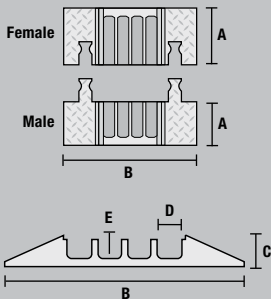

### LOAD CAPACITY

Max load tested at 70°F (21°C)

16,300 lb./Tire (7,393 kg)  
32,600 lb./Axle (14,787 kg)

MODEL	A: LENGTH	B: WIDTH	C: HEIGHT	D: CHANNEL WIDTH	E: MAXIMUM OD	WEIGHT
YJ4-125	36 in. (91.4 cm)	17.5 in. (44.45 cm)	2 in. (5.08 cm)	1.25 in. (3.18 cm)	1.25 in. (3.18 cm)	23.5 lb. (10.7 kg)

### END CAPS (Pair Only)

MODEL: YJ4EB-125

End Caps Color: Y = Yellow

Guard Dog Low Profiles in use at an outdoor event

Linebackers in use at a military training operation

END CAPS (PAIR)	MODEL	A: LENGTH	B: WIDTH	C: HEIGHT	D: CHANNEL WIDTH	E: MAXIMUM OD	WEIGHT
YJ4EB-125	Female:	7.25 in. (18.42 cm)	17.625 in. (44.77 cm)	2 in. (5.08 cm)	1.25 in. (3.18 cm)	1.25 in. (3.18 cm)	3.8 lb. (1.7 kg)
	Male:	4.25 in. (10.8 cm)	17.625 in. (44.77 cm)	2 in. (5.08 cm)	1.25 in. (3.18 cm)	1.25 in. (3.18 cm)	3 lb. (1.4 kg)