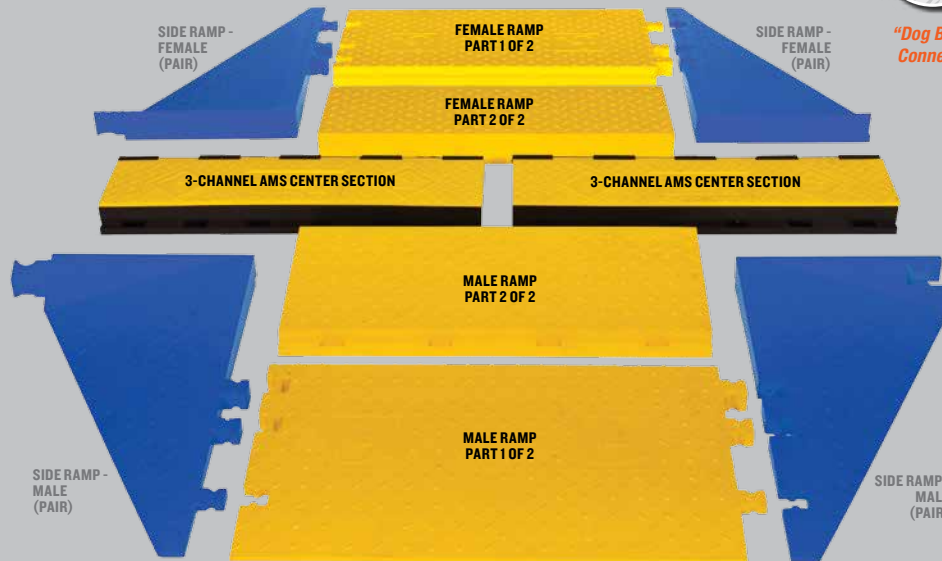

## AMS® ACCESSIBILITY RAMPS for Yellow Jacket 3-Channel Heavy Duty Cable Protectors

CHECKERS 3-CHANNEL AMS® (Advanced Modular System) ACCESSIBILITY RAMPS feature a gradual slope and slip-resistant surface to ensure a safer crossing point for carts, forklifts, vehicles with small wheels and heavy trucks. In addition, each Checkers' Accessibility Ramp system is manufactured to meet ADA and DDA compliant specifications.

ADA/DDA Compliant

"Dog Bone" Connector

Channel height x width for 3-Channel AMS  
Center Section is 2.25 in. x 2.25 in.  
Ramps: Yellow  
Side Ramps: Blue  
AMS: Yellow Lid with Black Base

U.S. Patent No: 7,592,547, U.S. Patent No: 7,385,139, U.S. Patent No: 7,309,836, U.S. Patent No: 8,791,363

	MODEL	A: LENGTH	B: WIDTH	C: HEIGHT	WEIGHT
FEMALE RAMP	WSA-225-RFAH-DY	36 in. (91.44 cm)	33.25 in. (84.46 cm)	3 in. (7.62 cm)	90.1 lb. (40.9 kg)
MALE RAMP	WSA-225-RMAH-DY	36 in. (91.44 cm)	33.375 in. (84.77 cm)	3 in. (7.62 cm)	90.1 lb. (40.9 kg)
SIDE RAMPS - FEMALE (PAIR)	WSA-225-BFF-BLU	17.75 in. (45.09 cm)	35.5 in. (90.17 cm)	3 in. (7.62 cm)	17.2 lb. (7.8 kg) (EACH)
SIDE RAMPS - MALE (PAIR)	WSA-225-BFM-BLU	17.75 in. (45.09 cm)	35.5 in. (90.17 cm)	3 in. (7.62 cm)	18.4 lb. (8.3 kg) (EACH)
3-CHANNEL AMS CENTER SECTION	YJ3-225-AMS-CTR	36 in. (91.44 mm)	9.87 in. (25.07 cm)	3 in. (7.62 cm)	19.5 lb. (8.8 kg)

### LOAD CAPACITY

Max load tested at 70°F (21°C)

14,210 lb./Tire (6,446 kg)  
28,420 lb./Axle (12,892 kg)

"Dog Bone" Connector