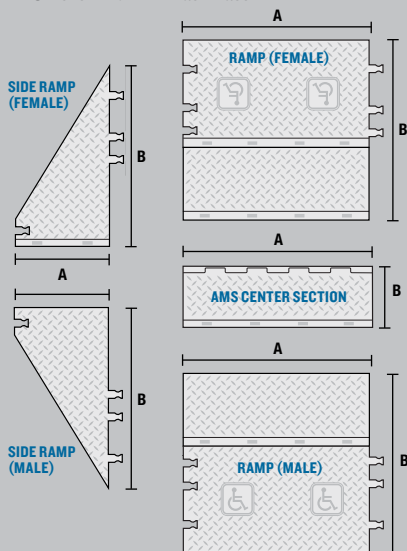

## AMS® ACCESSIBILITY RAMPS for Yellow Jacket 3-Channel Heavy Duty Cable Protectors

CHECKERS 3-CHANNEL AMS® (Advanced Modular System) ACCESSIBILITY RAMPS feature a gradual slope and slip-resistant surface to ensure a safer crossing point for carts, forklifts, vehicles with small wheels and heavy trucks. In addition, each Checkers' Accessibility Ramp system is manufactured to meet ADA and DDA compliant specifications.

ADA/DDA Compliant

"Dog Bone" Connector

Channel height x width for 3-Channel AMS  
Center Section is 2.25 in. x 2.25 in.  
Ramps: Yellow  
Side Ramps: Blue  
AMS: Yellow Lid with Black Base

U.S. Patent No: 7,592,547, U.S. Patent No: 7,385,139, U.S. Patent No: 7,309,836, U.S. Patent No: 8,791,363

	MODEL	A: LENGTH	B: WIDTH	C: HEIGHT	WEIGHT
FEMALE RAMP	WSA-225-RFAH-DY	36 in. (91.44 cm)	33.25 in. (84.46 cm)	3 in. (7.62 cm)	90.1 lb. (40.9 kg)
MALE RAMP	WSA-225-RMAH-DY	36 in. (91.44 cm)	33.375 in. (84.77 cm)	3 in. (7.62 cm)	90.1 lb. (40.9 kg)
SIDE RAMPS - FEMALE (PAIR)	WSA-225-BFF-BLU	17.75 in. (45.09 cm)	35.5 in. (90.17 cm)	3 in. (7.62 cm)	17.2 lb. (7.8 kg) (EACH)
SIDE RAMPS - MALE (PAIR)	WSA-225-BFM-BLU	17.75 in. (45.09 cm)	35.5 in. (90.17 cm)	3 in. (7.62 cm)	18.4 lb. (8.3 kg) (EACH)
3-CHANNEL AMS CENTER SECTION	YJ3-225-AMS-CTR	36 in. (91.44 mm)	9.87 in. (25.07 cm)	3 in. (7.62 cm)	19.5 lb. (8.8 kg)

### LOAD CAPACITY

Max load tested at 70°F (21°C)

14,210 lb./Tire (6,446 kg)  
28,420 lb./Axle (12,892 kg)

"Dog Bone" Connector